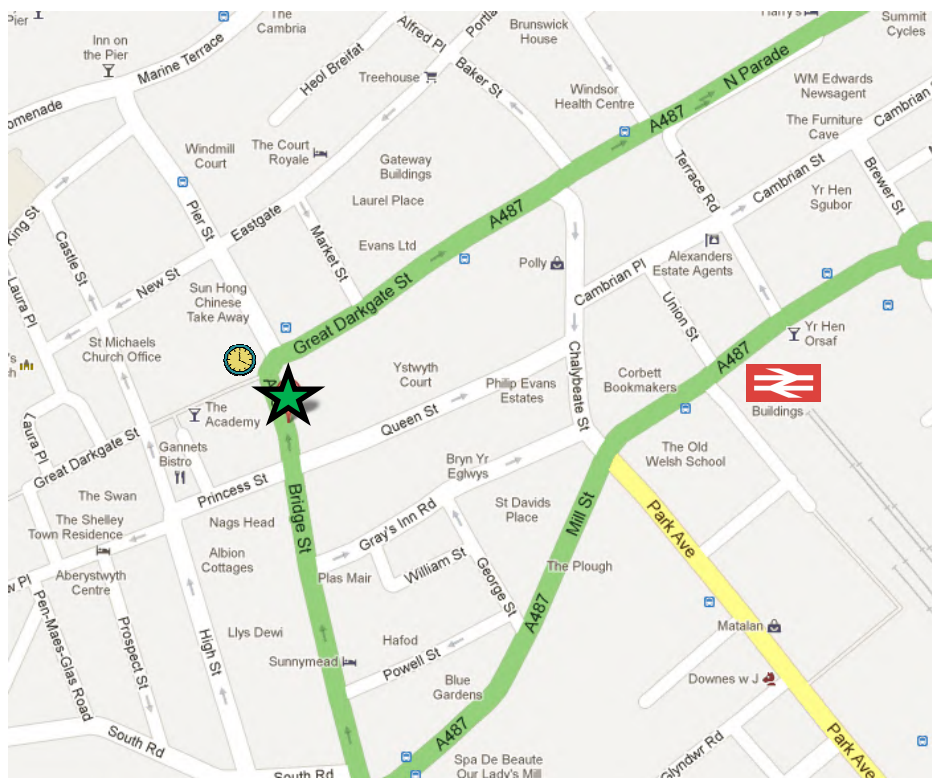

Directions to Mid Wales Rape Support Centre, Aberystwyth

On foot

Our address is 46 Great Darkgate Street but our entrance is on Bridge Street. If you are on Great Darkgate Street (the main street), walk up as far as the clock tower and turn left onto Bridge Street. We are the double white doors past the Coral and before the frame shop.

By car

The postcode is SY23 1DE. There are several car parks in and around Aberystwyth within walking distance. There is limited market street parking (at your own risk).

By train or bus.

The train comes into Aberystwyth train station (marked on the map). Most buses come into Aberystwyth and stop by the train station. We are then a five minute walk from the station.